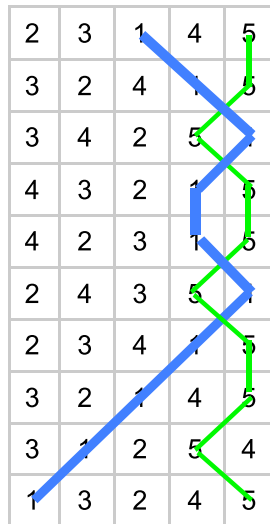

**Cloisters Doubles**

**Single**

The Single is the same as in Stedman Doubles

**Cloisters Doubles**

Plain Bob start

Note that the 2nd and 3rd are hunt bells, hunting only up to third's place.

Two Singles return to the plain course, no matter where the second Single is called.