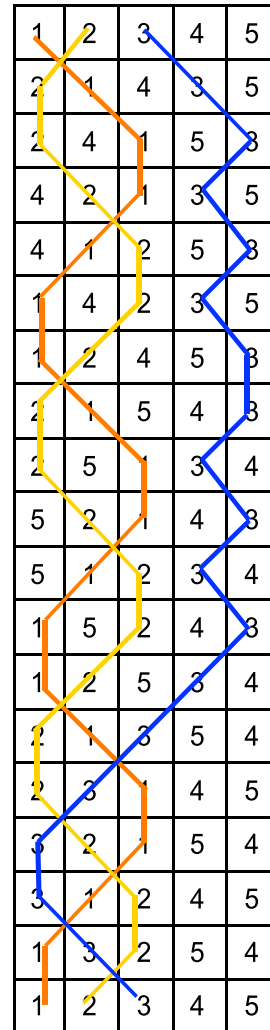

**Cloisters Doubles**

**Single**

The Single is the same as in Stedman Doubles

**Cloisters Doubles**

Plain Bob start

Note that the 2nd and 3rd are hunt bells, hunting only up to third's place.

Two Singles return to the plain course, no matter where the second Single is called.