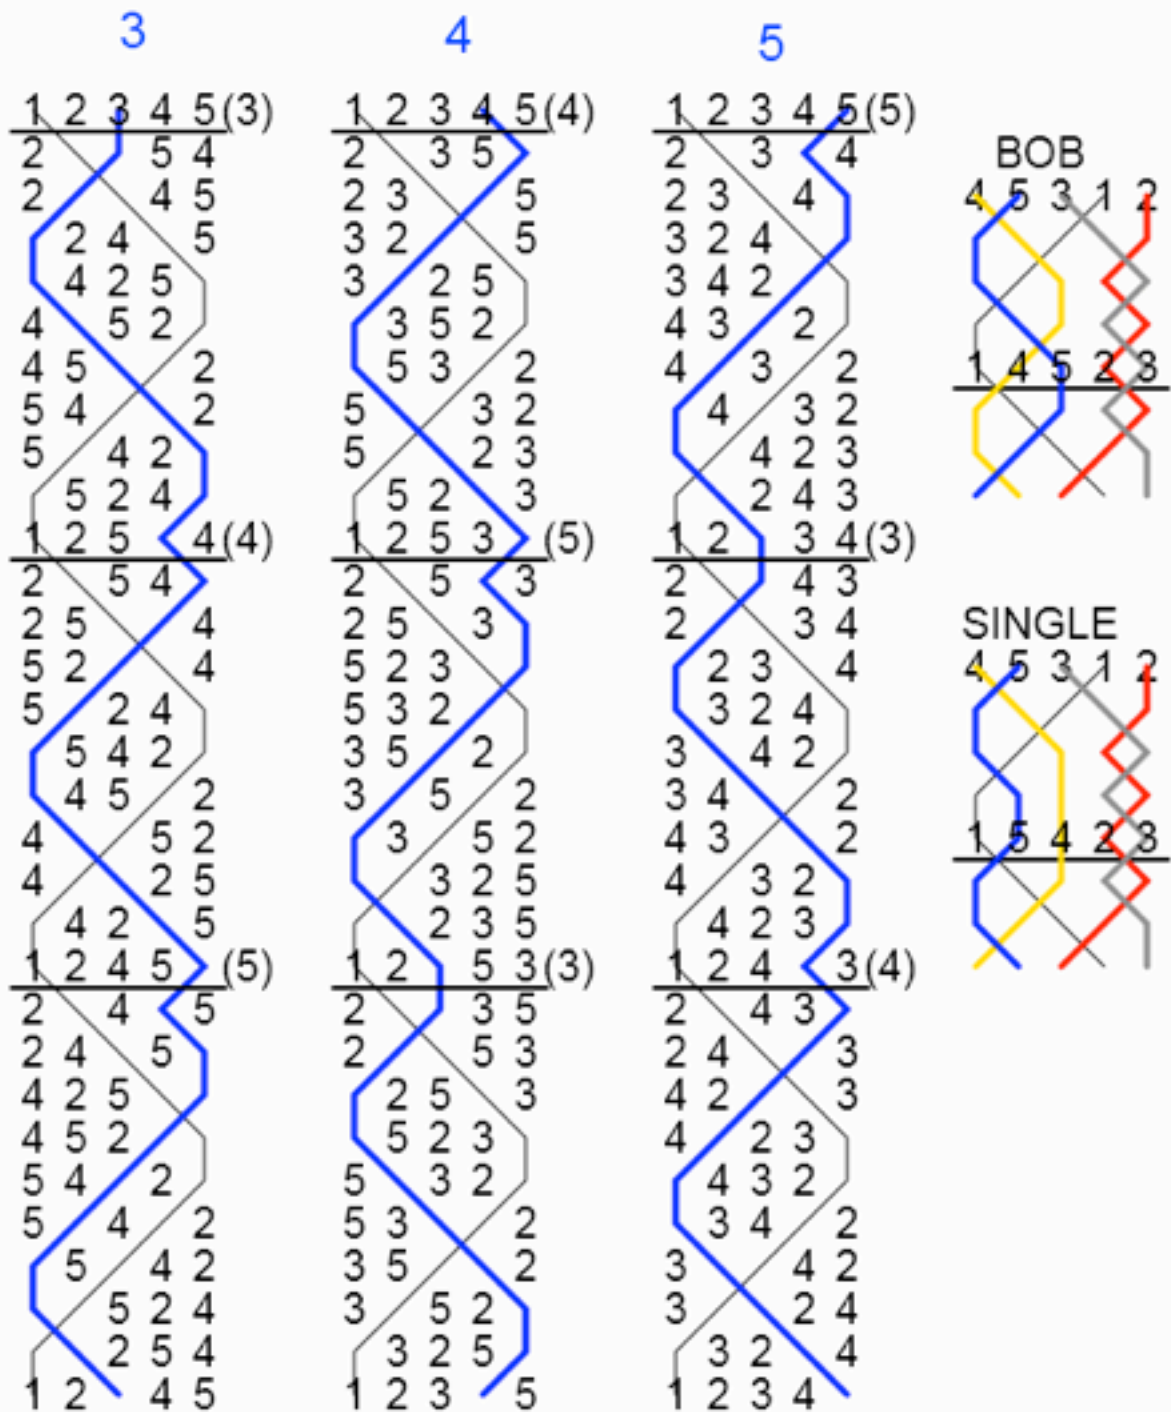

# Grandsire Doubles

The Blue Line for each Working Bell

Diagrams Sourced from : Change Ringers Toolkit  
[www.ringbell.co.uk/toolkit](http://www.ringbell.co.uk/toolkit)