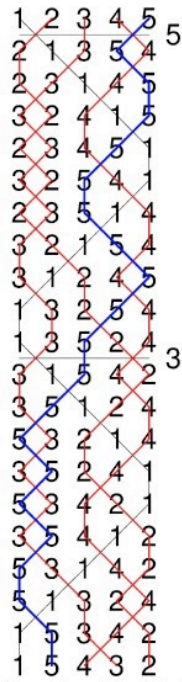

New Bob Doubles

New Bob Doubles
HL=3.1.5.3.5(125)(145)(123)

Diagram drawn by the Method Workshop (www.ringbell.co.uk/software/index.htm)