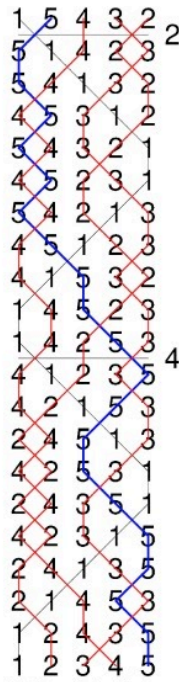

New Bob Doubles

New Bob Doubles
HL=3.1.5.3.5(125)(145)(123)

Diagram drawn by the Method Workshop (www.ringbell.co.uk/software/index.htm)