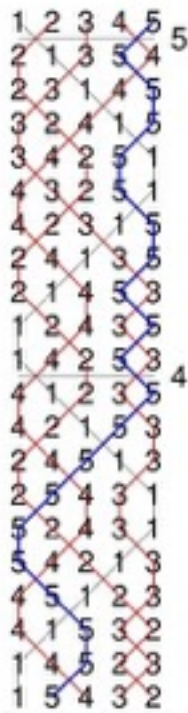

Union Bob Doubles

Union Bob Doubles
 HL=3.1.5.1.345(1)(145)(123)

Diagram drawn by the Method Workshop (www.ringbell.co.uk/software/index.htm)