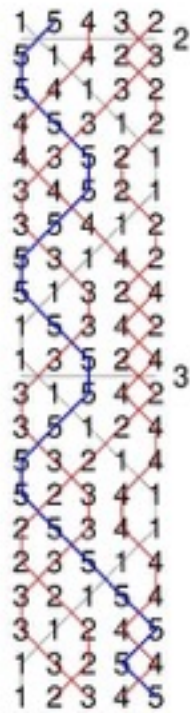

Union Bob Doubles

Union Bob Doubles
 HL=3.1.5.1.345(1)(145)(123)

Diagram drawn by the Method Workshop (www.ringbell.co.uk/software/index.htm)