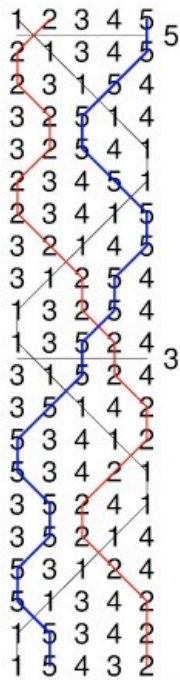

Winchendon Place Doubles

Winchendon Place Doubles
 HL=345.1.5.123.5(125)(145)(123)

Diagram drawn by the Method Workshop (www.ringbell.co.uk/software/index.htm)