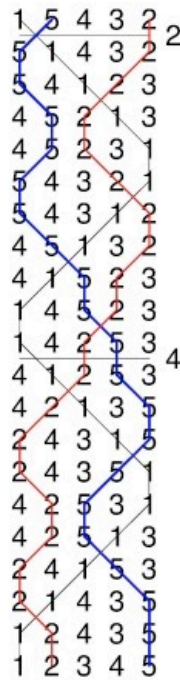

Winchendon Place Doubles

Winchendon Place Doubles
 HL=345.1.5.123.5(125)(145)(123)

Diagram drawn by the Method Workshop (www.ringbell.co.uk/software/index.htm)